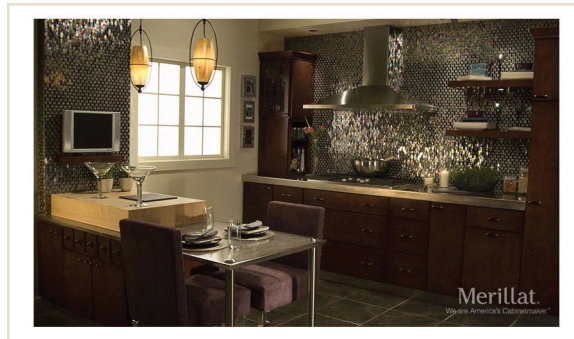

YOUR HOME.
BY DESIGN.
FOR LIFE.